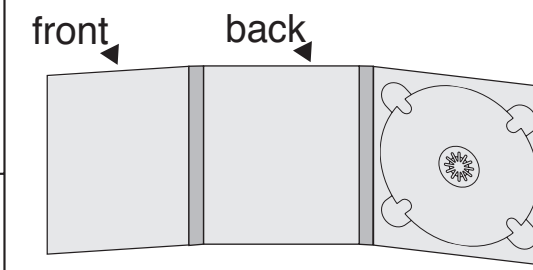

For more templates and info:
www.networks.se/services

Audio Digipak 6p 1 Tray

300 gsm cardboard

Scale 1:1

- Bleed (min. 3mm)
- Artbox (Logos and text have to be placed at least 3mm away from cutting lines.)
- Cutting line

CD-TRAY

INSIDE

INSIDE