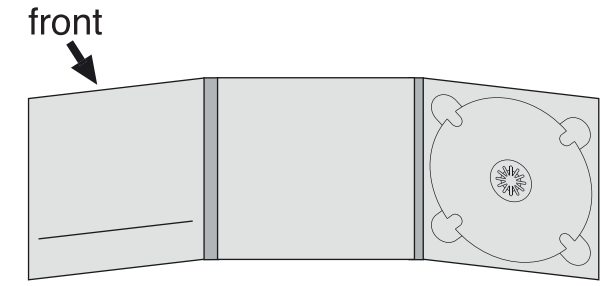

For more templates and info:
www.networks.se/services

Audio Digipak 6p 1 Tray horizontal Slot

Scale 1:1
- - - - - Bleed (min. 3mm)
- - - - - Artbox (Logos and text have to be placed at least 3mm away from cutting lines.)
— — — — — Cutting line — — — — — Folding line

INSIDE

BACK

FRONT

CD-TRAY

INSIDE

BOOKLET